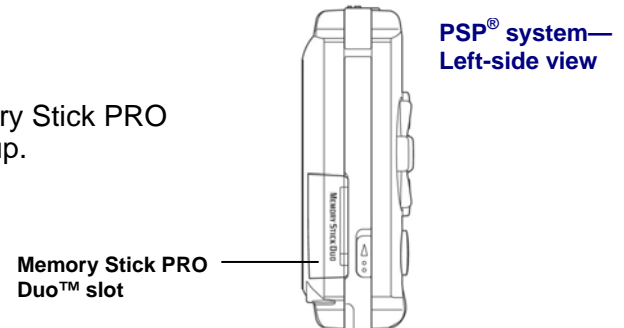

Using the Memory Stick PRO Duo™ Media

To load the PLATO Achieve Now Memory Stick PRO Duo™ into the PSP® system:

- Open the cover to the memory stick slot.
- Making sure the power is off, insert the Memory Stick PRO Duo™ card into the slot with the writing face up.
- Press until fully inserted.
- Replace the memory stick slot cover.

Starting an Adventure

To begin a PLATO Achieve Now Adventure:

1. Turn on the PSP® system via the **Power/Hold switch**.
2. Use the **right/left arrows (directional buttons)** to scroll through the main menu XMB™ (XrossMediaBar) to the **Game** icon.
3. Use the **up/down arrows (directional buttons)** to scroll to the **Memory Stick™** icon.
4. Click **X** to select.
5. Scroll up/down through the PLATO Achieve Now on PSP menu to locate the desired Adventure. (*Adventures are listed in alphabetical order and contain a prefix for easy communication with young students.*)
6. Click **X** to select an Adventure.