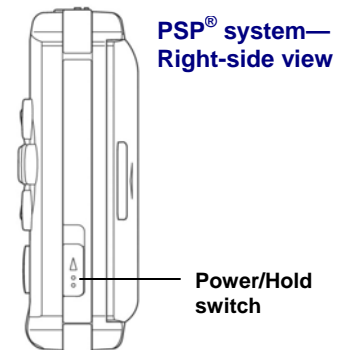

Using the Memory Stick PRO Duo™ Media

To load the PLATO Achieve Now Memory Stick PRO Duo™ into the PSP® system:

- Open the cover to the memory stick slot.
- Making sure the power is off, insert the Memory Stick PRO Duo™ card into the slot with the writing face up.
- Press until fully inserted.
- Replace the memory stick slot cover.

Starting an Adventure

To begin a PLATO Achieve Now Adventure:

1. Turn on the PSP® system via the **Power/Hold switch**.
2. Use the **right/left arrows (directional buttons)** to scroll through the main menu XMB™ (XrossMediaBar) to the **Game** icon.
3. Use the **up/down arrows (directional buttons)** to scroll to the **Memory Stick™** icon.
4. Click **X** to select.
5. Scroll up/down through the PLATO Achieve Now on PSP menu to locate the desired Adventure. (*Adventures are listed in alphabetical order and contain a prefix for easy communication with young students.*)
6. Click **X** to select an Adventure.