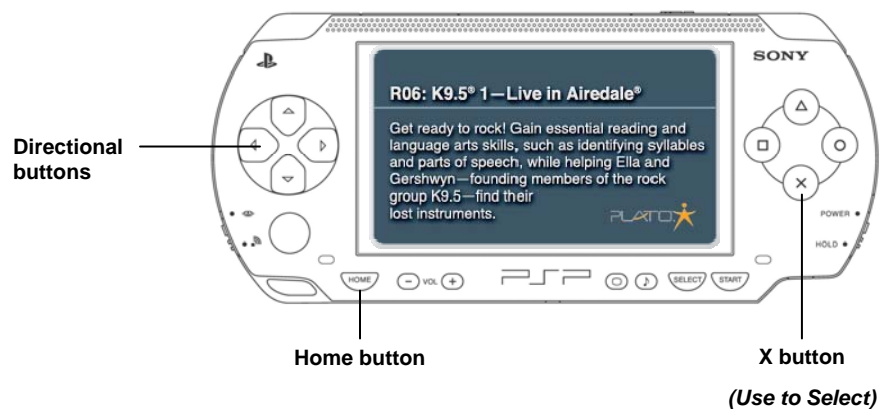

Using the Memory Stick PRO Duo™ Media

To load the PLATO Achieve Now Memory Stick PRO Duo™ into the PSP® system:

- Open the cover to the memory stick slot.
- Making sure the power is off, insert the Memory Stick PRO Duo™ card into the slot with the writing face up.
- Press until fully inserted.
- Replace the memory stick slot cover.

Starting an Adventure

To begin a PLATO Achieve Now Adventure:

1. Turn on the PSP® system via the **Power/Hold switch**.
2. Use the **right/left arrows (directional buttons)** to scroll through the main menu XMB™ (XrossMediaBar) to the **Game** icon.
3. Use the **up/down arrows (directional buttons)** to scroll to the **Memory Stick™** icon.
4. Click **X** to select.
5. Scroll up/down through the PLATO Achieve Now on PSP menu to locate the desired Adventure. (*Adventures are listed in alphabetical order and contain a prefix for easy communication with young students.*)
6. Click **X** to select an Adventure.

HINT: To completely exit an Adventure and return to the main menu, select the **Home button** at the lower-left corner of the device.

Warning!

Do not update—PSP® system software/firmware.